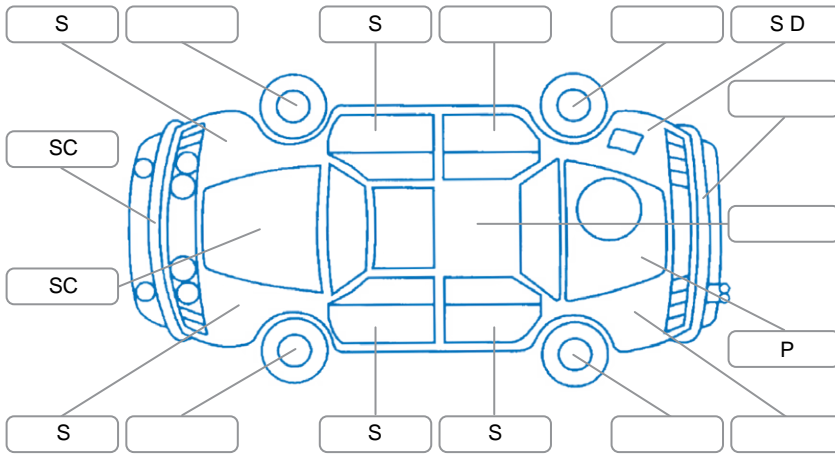

Report ID:	28,137,138	Version:	1
Created:	24 Apr 2026		

Make:	Ford	Model:	Ranger
Body Style:	Utility	Year:	2022
Rego No.:	PAW749	Rego Expiry:	13 Aug 2026
WoF Expiry:	12 Feb 2027	Odometer:	206,480 Kms
Good No.:	28137138	VIN:	MNAUMFF50MW182596
Next Service:	205000	Service History:	Yes

Key

S = Scratch R = Rust C = Crack * = Decals W = Significant scuffs
 D = Dent PT = Paint defect P = Pin dent SC = Stone Chips

Note: some defects and blemishes may not be displayed in the diagram

Body Inspection Comments