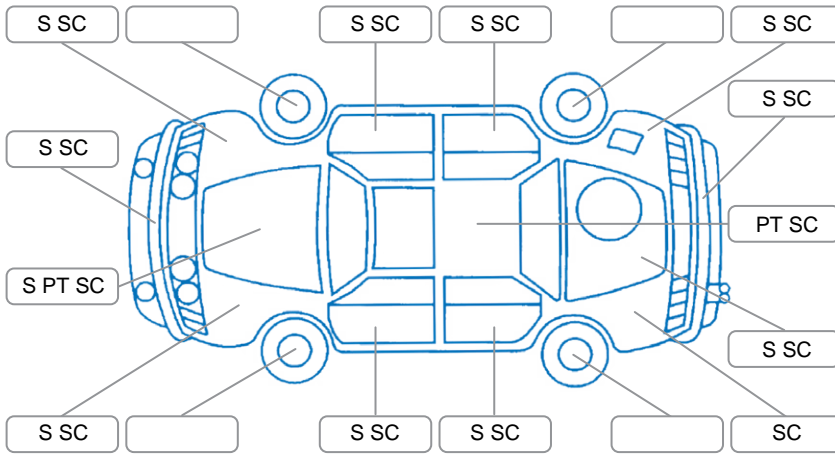

Report ID:	28,137,091	Version:	2
Created:	22 Apr 2026		

Make:	Toyota	Model:	Rav4
Body Style:	SUV	Year:	2001
Rego No.:	ZU3191	Rego Expiry:	11 Jun 2026
WoF Expiry:	19 Nov 2026	Odometer:	192,976 Kms
Good No.:	28137091	VIN:	JTEHH20V600054241
Next Service:	195000	Service History:	No

Key
 S = Scratch R = Rust C = Crack * = Decals W = Significant scuffs
 D = Dent PT = Paint defect P = Pin dent SC = Stone Chips

Note: some defects and blemishes may not be displayed in the diagram

Body Inspection Comments

Headlights dull/

Conditions During Body Inspection	Dry
-----------------------------------	-----

Under Carriage and Under Bonnet Inspection Comments

All wheel drive/engine oil leak/underbody surface rust/transfer-case leak/