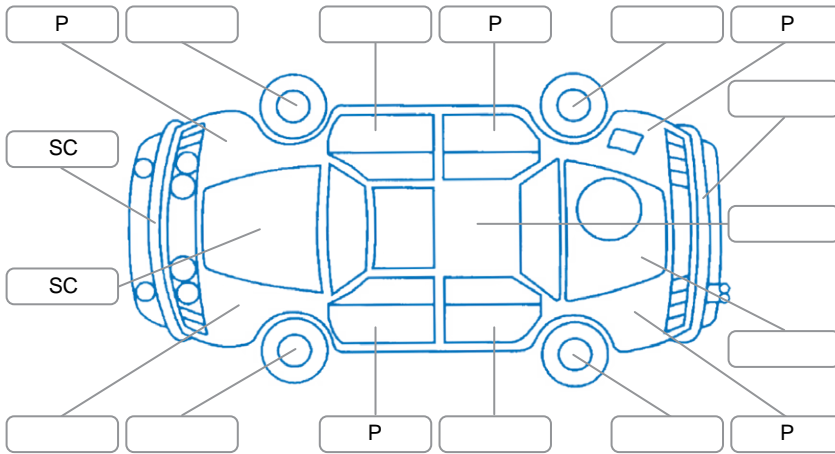

Report ID:	28,137,070	Version:	2
Created:	22 Apr 2026		

Make:	Nissan	Model:	X-Trail
Body Style:	SUV	Year:	2015
Rego No.:	JDP636	Rego Expiry:	30 Sep 2026
WoF Expiry:	01 Jun 2026	Odometer:	187,682 Kms
Good No.:	28137070	VIN:	JN1TBNT32A0006665
Next Service:	188,351kms	Service History:	Yes

### Key

S = Scratch    R = Rust    C = Crack    \* = Decals    W = Significant scuffs  
 D = Dent    PT = Paint defect    P = Pin dent    SC = Stone Chips

Note: some defects and blemishes may not be displayed in the diagram

### Body Inspection Comments

Front tires scalloped.

Conditions During Body Inspection

Wet