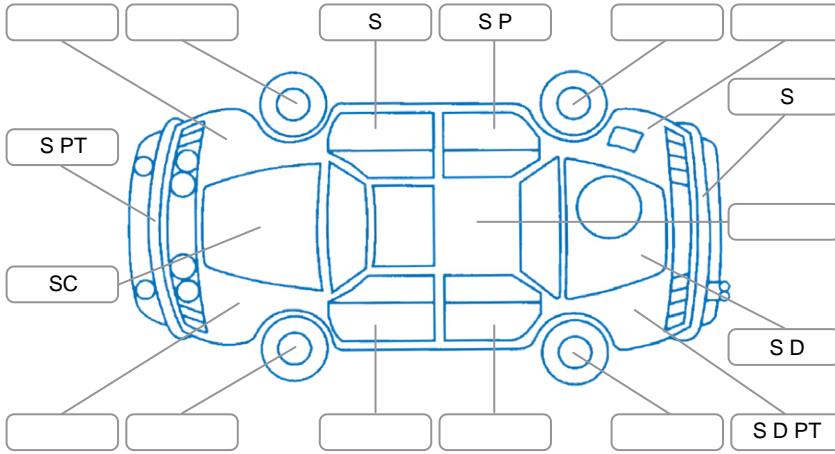

Report ID:	28,137,062	Version:	2
Created:	27 Apr 2026		

Make:	Mitsubishi	Model:	Triton
Body Style:	Utility	Year:	2023
Rego No.:	PUZ9	Rego Expiry:	16 Feb 2027
WoF Expiry:	30 Apr 2027	Odometer:	75,465 Kms
Good No.:	28137062	VIN:	MMAJLKL10PH009968
Next Service:	90443	Service History:	Yes

Key

S = Scratch R = Rust C = Crack * = Decals W = Significant scuffs
 D = Dent PT = Paint defect P = Pin dent SC = Stone Chips

Note: some defects and blemishes may not be displayed in the diagram

Body Inspection Comments