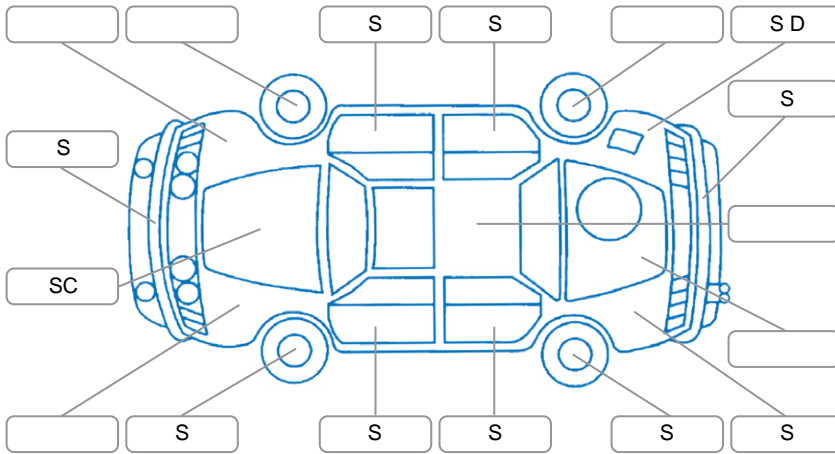

Report ID:	28,136,989	Version:	1
Created:	26 Apr 2026		

Make:	Hyundai	Model:	Santa FE
Body Style:	SUV	Year:	2017
Rego No.:	KJG214	Rego Expiry:	30 Jan 2027
WoF Expiry:	30 Jan 2027	Odometer:	68,930 Kms
Good No.:	28136989	VIN:	KMHSU81XSHU734260
Next Service:	78450	Service History:	No

### Key

S = Scratch    R = Rust    C = Crack    \* = Decals    W = Significant scuffs  
 D = Dent    PT = Paint defect    P = Pin dent    SC = Stone Chips

Note: some defects and blemishes may not be displayed in the diagram