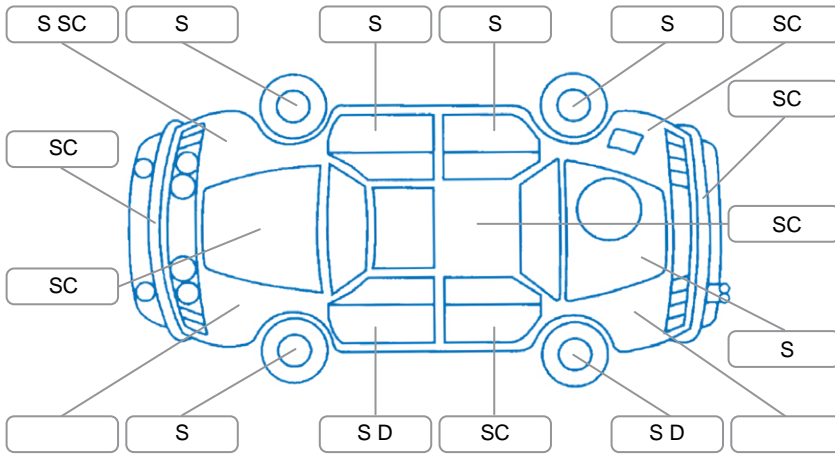

Report ID:	28,136,962	Version:	1
Created:	22 Apr 2026		

Make:	Subaru	Model:	Legacy
Body Style:	Sedan	Year:	2015
Rego No.:	QZG154	Rego Expiry:	19 Feb 2026
WoF Expiry:	16 May 2026	Odometer:	136,695 Kms
Good No.:	28136962	VIN:	7AT0GF0BX24003239
Next Service:	135,000	Service History:	No

Key

S = Scratch R = Rust C = Crack * = Decals W = Significant scuffs
 D = Dent PT = Paint defect P = Pin dent SC = Stone Chips

Note: some defects and blemishes may not be displayed in the diagram

Body Inspection Comments

Conditions During Body Inspection: Dry

Under Carriage and Under Bonnet Inspection Comments

Oil level low, coolant level low,

Interior Comments

Seats:	stains
Carpets:	Good
Panels:	Good
Dashboard:	Good

General Comments