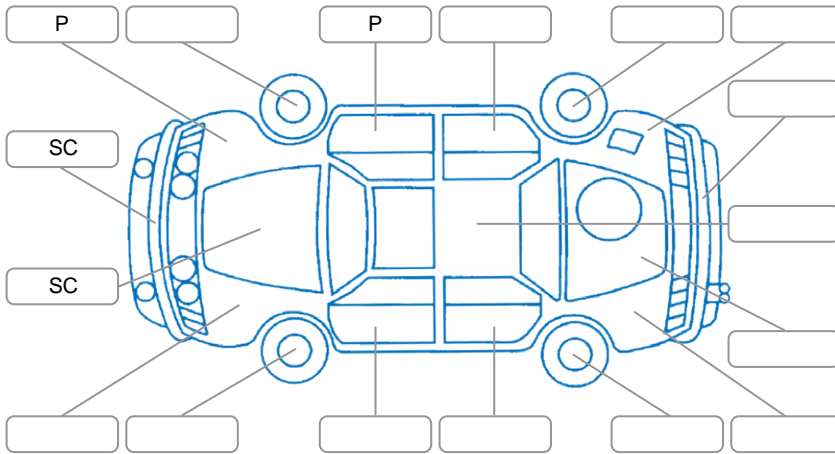

Key
 S = Scratch R = Rust C = Crack * = Decals W = Significant scuffs
 D = Dent PT = Paint defect P = Pin dent SC = Stone Chips

Note: some defects and blemishes may not be displayed in the diagram

Body Inspection Comments

Conditions During Body Inspection: Wet Dry

Under Carriage and Under Bonnet Inspection Comments

Interior Comments

Seats:	Good
Carpets:	Good
Panels:	Good
Dashboard:	Good

General Comments

Road Conditions During Test Drive	Wet	
Engine Timing Mechanism	Timing Chain	
Evidence of Cam Belt Replacement	<input type="checkbox"/> Yes <input type="checkbox"/> No	Kms
Inspected by:	Kilipati Mae	
Published by:	Neil Honeyman	
Inspection Date:	23 Apr 2026	