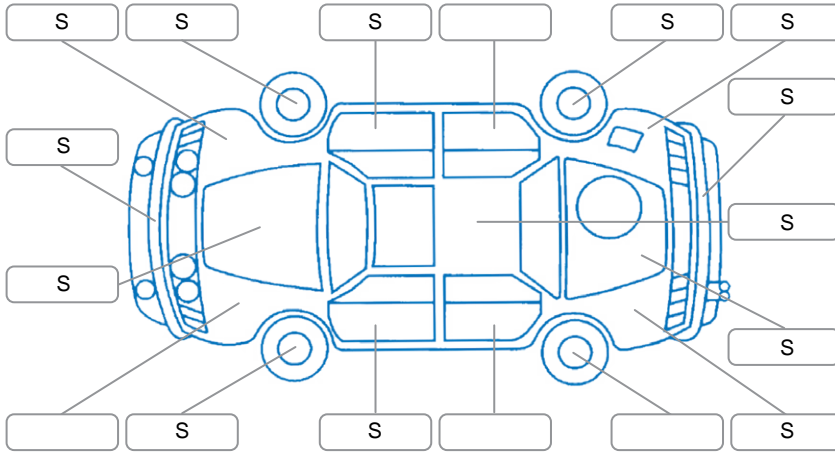

Report ID:	28,136,860	Version:	2
Created:	02 May 2026		

Make:	Toyota	Model:	86
Body Style:	Sports Car	Year:	2012
Rego No.:	PEC874	Rego Expiry:	10 Jul 2026
WoF Expiry:	30 Oct 2026	Odometer:	165,675 Kms
Good No.:	28136860	VIN:	7AT0H65RX22015254
Next Service:	175675	Service History:	No

Key

S = Scratch R = Rust C = Crack * = Decals W = Significant scuffs
 D = Dent PT = Paint defect P = Pin dent SC = Stone Chips

Note: some defects and blemishes may not be displayed in the diagram

Body Inspection Comments