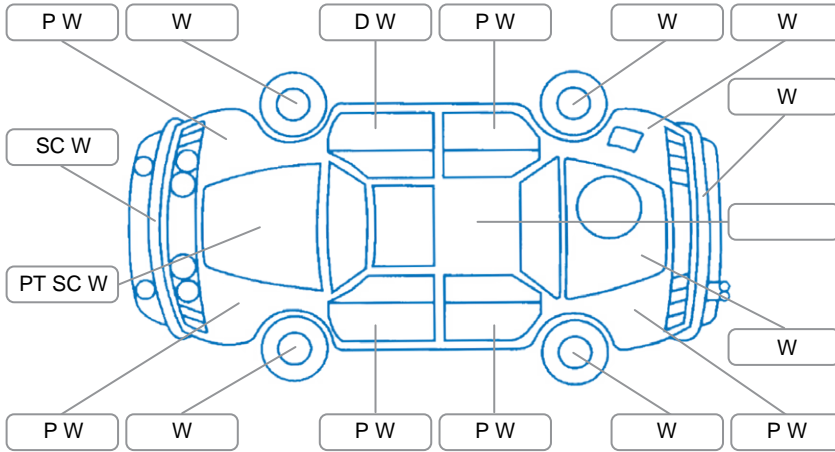

Report ID:	28,136,759	Version:	1
Created:	23 Apr 2026		

Make:	BMW	Model:	X3
Body Style:	Wagon	Year:	2011
Rego No.:	JYT715	Rego Expiry:	24 Jul 2026
WoF Expiry:	06 Jun 2026	Odometer:	128,845 Kms
Good No.:	28136759	VIN:	WBAWX52010LK44090
Next Service:	126,000	Service History:	No

Key

S = Scratch R = Rust C = Crack * = Decals W = Significant scuffs
 D = Dent PT = Paint defect P = Pin dent SC = Stone Chips

Note: some defects and blemishes may not be displayed in the diagram

Body Inspection Comments

Windscreen stone chip not in CVA

Conditions During Body Inspection Dry

Under Carriage and Under Bonnet Inspection Comments

Oil leak (requires further investigation)

Interior Comments

Seats:	Average
Carpets:	Average
Panels:	Average
Dashboard:	glovebox misaligned