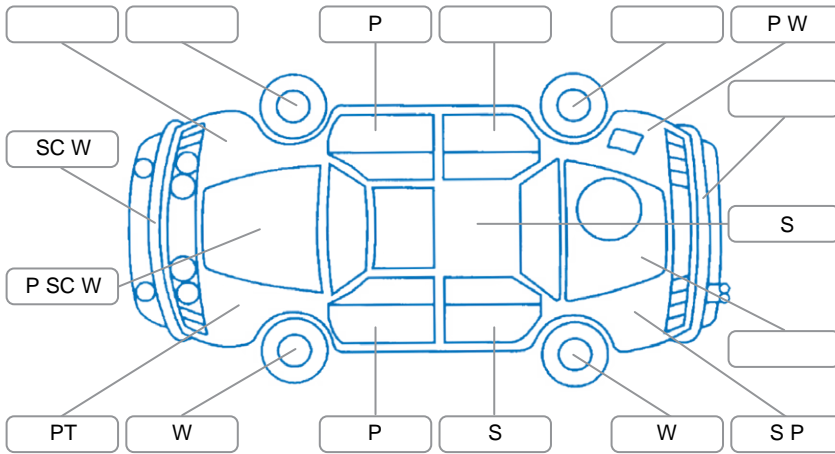

Report ID:	28,136,684	Version:	1
Created:	23 Apr 2026		

Make:	Suzuki	Model:	Swift
Body Style:	Hatchback	Year:	2015
Rego No.:	PTQ571	Rego Expiry:	23 Aug 2026
WoF Expiry:	23 Feb 2027	Odometer:	126,668 Kms
Good No.:	28136684	VIN:	7AT0GK0CX23351859
Next Service:	130,380	Service History:	No

### Key

S = Scratch    R = Rust    C = Crack    \* = Decals    W = Significant scuffs  
 D = Dent    PT = Paint defect    P = Pin dent    SC = Stone Chips

Note: some defects and blemishes may not be displayed in the diagram

### Body Inspection Comments

Right sill pin dent

Conditions During Body Inspection

Dry