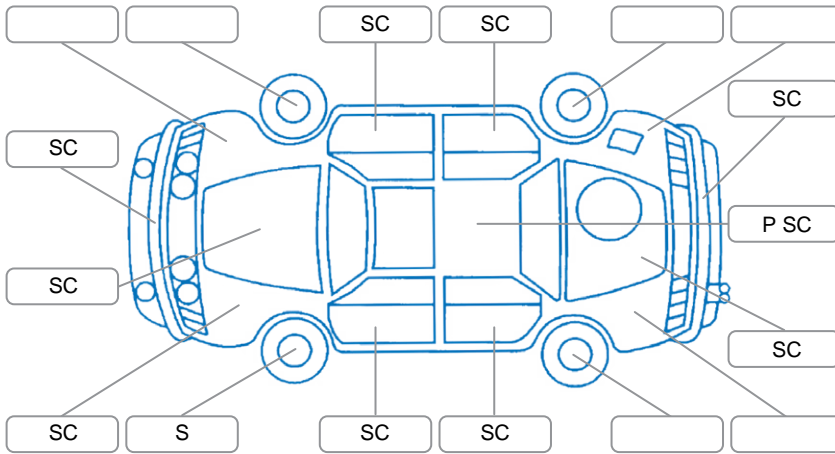

Report ID:	28,136,621	Version:	3
Created:	29 Apr 2026		

Make:	Hyundai	Model:	Santa FE
Body Style:	SUV	Year:	2014
Rego No.:	HEU236	Rego Expiry:	19 May 2026
WoF Expiry:	21 Mar 2027	Odometer:	252,344 Kms
Good No.:	28136621	VIN:	KMHSU81EMEU273673
Next Service:	262,351 kms	Service History:	No

Key
 S = Scratch R = Rust C = Crack * = Decals W = Significant scuffs
 D = Dent PT = Paint defect P = Pin dent SC = Stone Chips

Note: some defects and blemishes may not be displayed in the diagram

Body Inspection Comments

Conditions During Body Inspection: Wet

Under Carriage and Under Bonnet Inspection Comments

Interior Comments

Seats:	3rd row seat child anchor cover missing.
Carpets:	Average
Panels:	Average
Dashboard:	Average

General Comments

7 seater 2WD petrol auto SUV.

Road Conditions During Test Drive	Dry		
Engine Timing Mechanism	Timing Chain		
Evidence of Cam Belt Replacement	<input type="checkbox"/> Yes	<input type="checkbox"/> No	Kms
Inspected by:	Daryll Timms		
Published by:	Ashleigh Thomas		
Inspection Date:	22 Apr 2026		