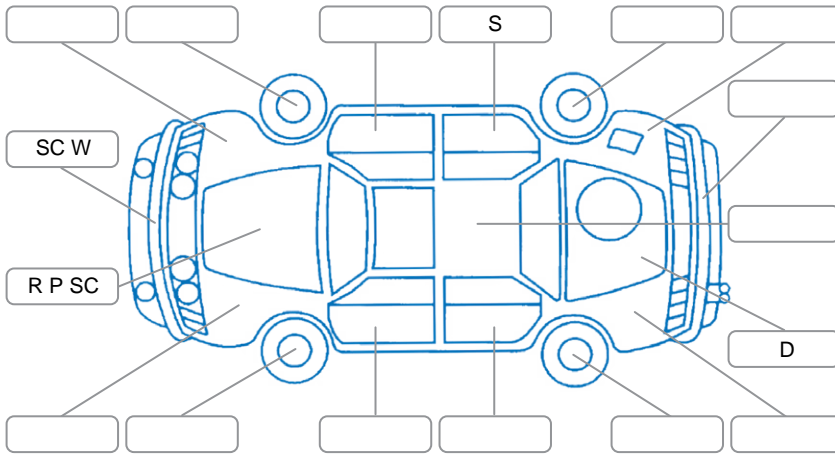

Report ID:	28,136,479	Version:	1
Created:	22 Apr 2026		

Make:	Toyota	Model:	Wish
Body Style:	Wagon	Year:	2017
Rego No.:	PYR245	Rego Expiry:	06 Jun 2026
WoF Expiry:	21 Jan 2027	Odometer:	82,129 Kms
Good No.:	28136479	VIN:	7AT0H64BX23041686
Next Service:	90,000	Service History:	No

### Key

S = Scratch    R = Rust    C = Crack    \* = Decals    W = Significant scuffs  
 D = Dent    PT = Paint defect    P = Pin dent    SC = Stone Chips

Note: some defects and blemishes may not be displayed in the diagram