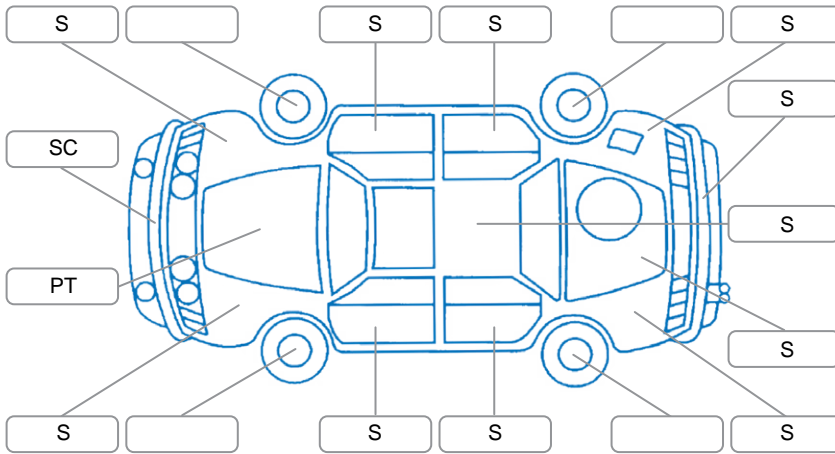

Report ID:	28,136,467	Version:	2
Created:	20 May 2026		

Make:	Mazda	Model:	MPV
Body Style:	Wagon	Year:	2010
Rego No.:	NJP200	Rego Expiry:	21 Sep 2026
WoF Expiry:	25 Mar 2027	Odometer:	162,873 Kms
Good No.:	28136467	VIN:	7AT0C11EX21223137
Next Service:	172900	Service History:	No

Key
 S = Scratch R = Rust C = Crack * = Decals W = Significant scuffs
 D = Dent PT = Paint defect P = Pin dent SC = Stone Chips

Note: some defects and blemishes may not be displayed in the diagram

Body Inspection Comments

No Spare

Conditions During Body Inspection Dry

Under Carriage and Under Bonnet Inspection Comments

Interior Comments

Seats:	Good
Carpets:	Good
Panels:	Good
Dashboard:	Good

General Comments

Road Conditions During Test Drive	Dry	
Engine Timing Mechanism	Timing Chain	
Evidence of Cam Belt Replacement	<input type="checkbox"/> Yes <input type="checkbox"/> No	Kms
Inspected by:	James Scott	
Published by:	James Scott	
Inspection Date:	20 May 2026	