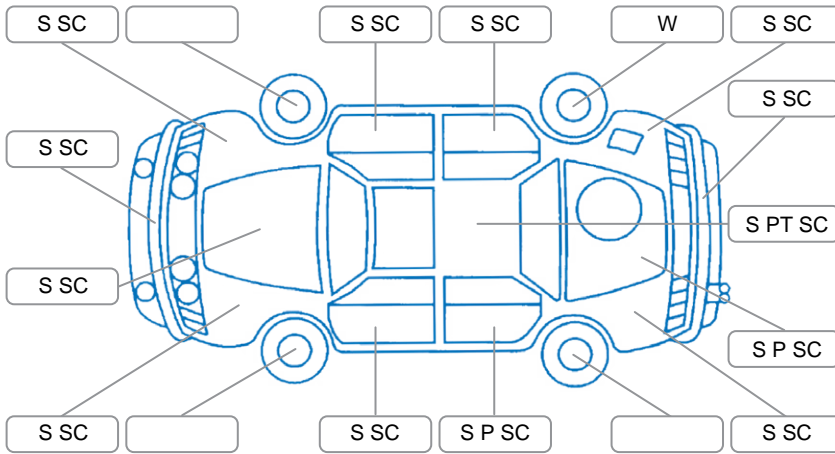

Report ID:	28,136,405	Version:	2
Created:	30 Apr 2026		

Make:	Toyota	Model:	Alphard
Body Style:	Wagon	Year:	2005
Rego No.:	LEW235	Rego Expiry:	18 Aug 2026
WoF Expiry:	20 Mar 2027	Odometer:	221,845 Kms
Good No.:	28136405	VIN:	7AT0H64EX17131359
Next Service:	231642	Service History:	No

### Key

S = Scratch    R = Rust    C = Crack    \* = Decals    W = Significant scuffs  
 D = Dent    PT = Paint defect    P = Pin dent    SC = Stone Chips

Note: some defects and blemishes may not be displayed in the diagram