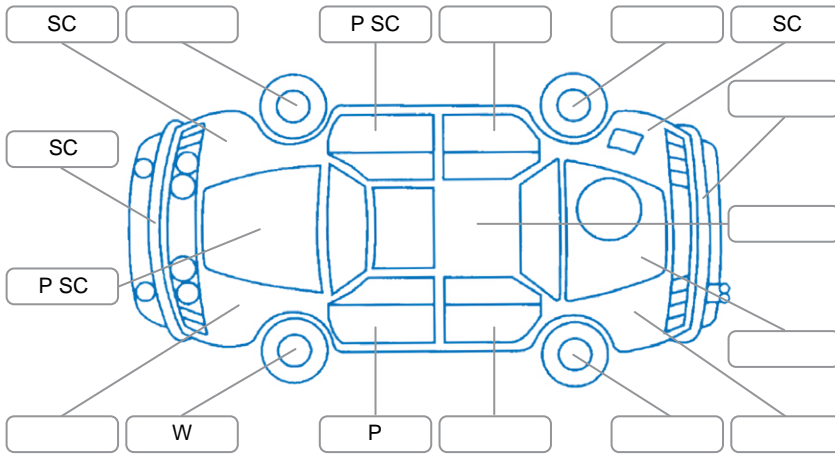

Report ID:	28,136,390	Version:	7
Created:	30 Apr 2026		

Make:	Ford	Model:	Ranger
Body Style:	Utility	Year:	2019
Rego No.:	MGK345	Rego Expiry:	15 Jul 2026
WoF Expiry:	14 May 2027	Odometer:	115,419 Kms
Good No.:	28136390	VIN:	MPBUMFF50KX229286
Next Service:	128000 Kms	Service History:	No

Key
 S = Scratch R = Rust C = Crack * = Decals W = Significant scuffs
 D = Dent PT = Paint defect P = Pin dent SC = Stone Chips

Note: some defects and blemishes may not be displayed in the diagram

Body Inspection Comments