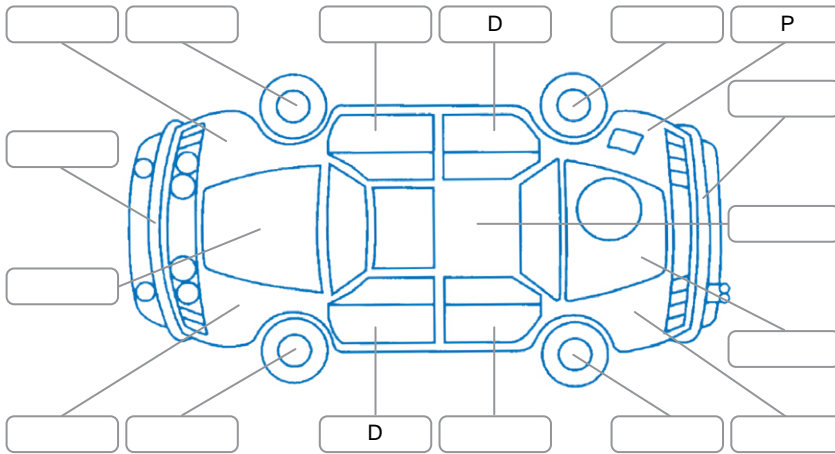

Key
 S = Scratch R = Rust C = Crack * = Decals W = Significant scuffs
 D = Dent PT = Paint defect P = Pin dent SC = Stone Chips

Note: some defects and blemishes may not be displayed in the diagram

Body Inspection Comments

Headlights fading. W/S upper rubber seal damage.

Conditions During Body Inspection

Dry

Under Carriage and Under Bonnet Inspection Comments

Valve cover oil leak. Rear axle surface rust. Engine oil drain bolt oil stains.