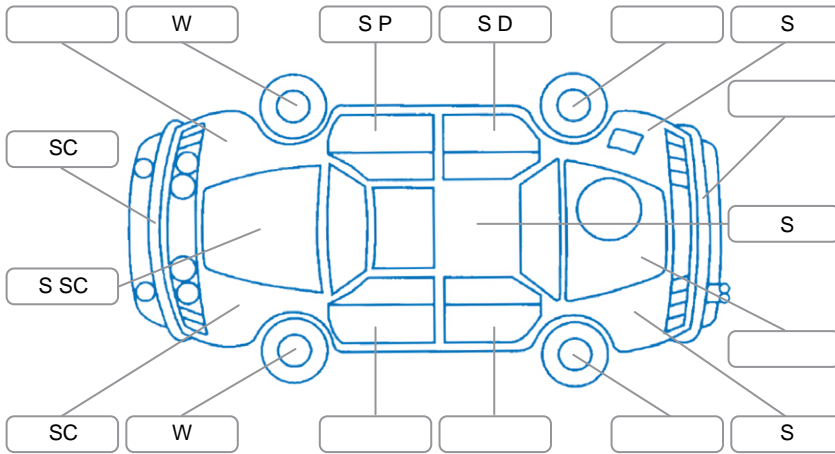

Report ID:	28,136,357	Version:	2
Created:	28 Apr 2026		

Make:	Mazda	Model:	CX-5
Body Style:	Wagon	Year:	2016
Rego No.:	MQU707	Rego Expiry:	23 Aug 2026
WoF Expiry:	26 Apr 2027	Odometer:	85,683 Kms
Good No.:	28136357	VIN:	7AT0C144X19201480
Next Service:	95,000km	Service History:	No

Key
 S = Scratch R = Rust C = Crack * = Decals W = Significant scuffs
 D = Dent PT = Paint defect P = Pin dent SC = Stone Chips

Note: some defects and blemishes may not be displayed in the diagram

Body Inspection Comments

Conditions During Body Inspection: Dry

Under Carriage and Under Bonnet Inspection Comments

4 wheel drive

Interior Comments

Seats:	Good
Carpets:	Good
Panels:	Good
Dashboard:	Good

General Comments

Road Conditions During Test Drive	Dry	
Engine Timing Mechanism	Timing Chain	
Evidence of Cam Belt Replacement	<input type="checkbox"/> Yes <input type="checkbox"/> No	Kms
Inspected by:	Rowan Fey	
Published by:	Clive Joseph	
Inspection Date:	22 Apr 2026	