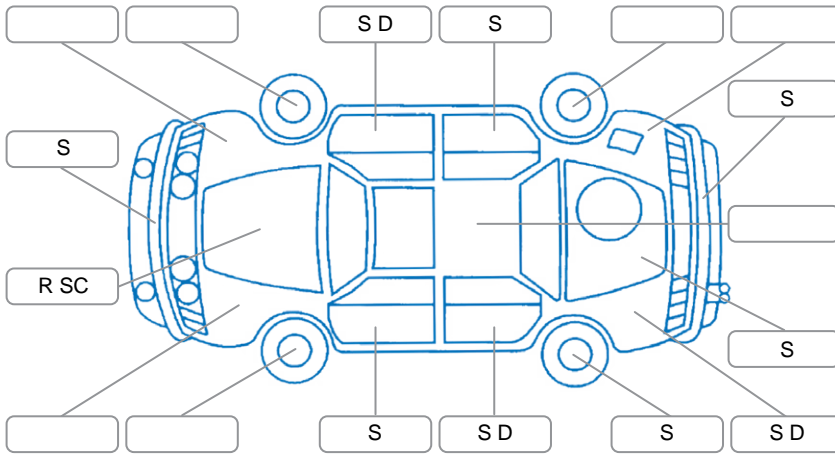

Key
 S = Scratch R = Rust C = Crack * = Decals W = Significant scuffs
 D = Dent PT = Paint defect P = Pin dent SC = Stone Chips

Note: some defects and blemishes may not be displayed in the diagram

Body Inspection Comments

Steering torn, driver door seal torn, right taillight moist, tailgate badge missing

Conditions During Body Inspection

Under Carriage and Under Bonnet Inspection Comments

Interior Comments

Seats:	Good
Carpets:	Good
Panels:	Good
Dashboard:	Good