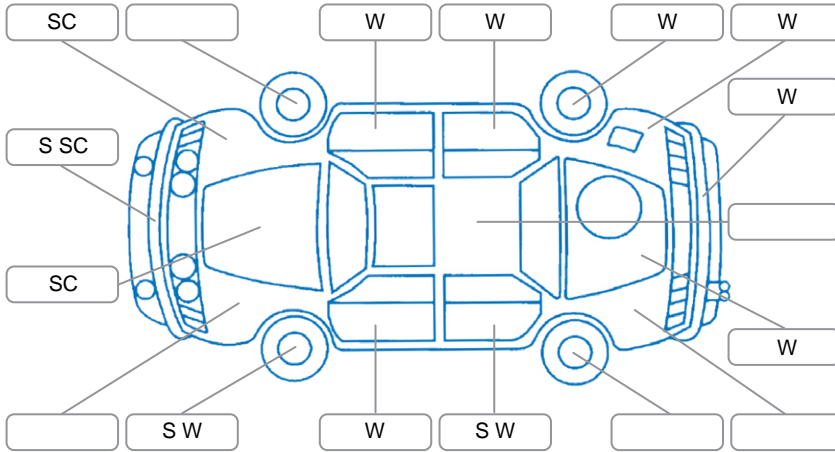

Report ID:	28,136,293	Version:	1
Created:	30 Apr 2026		

Make:	Mazda	Model:	Axela
Body Style:	Hatchback	Year:	2009
Rego No.:	LNB757	Rego Expiry:	15 Jan 2027
WoF Expiry:	08 Dec 2026	Odometer:	119,957 Kms
Good No.:	28136293	VIN:	7AT0C13JX18104665
Next Service:	122,000	Service History:	Yes

Key

S = Scratch R = Rust C = Crack * = Decals W = Significant scuffs
 D = Dent PT = Paint defect P = Pin dent SC = Stone Chips

Note: some defects and blemishes may not be displayed in the diagram

Body Inspection Comments