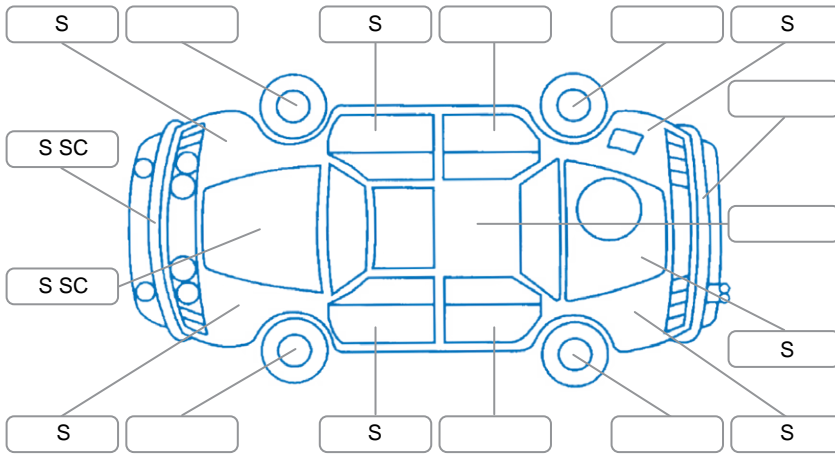

Report ID:	28,136,272	Version:	1
Created:	23 Apr 2026		

Make:	BMW	Model:	M235I
Body Style:	Sedan	Year:	2014
Rego No.:	QQT197	Rego Expiry:	09 Jul 2026
WoF Expiry:	07 May 2027	Odometer:	150,235 Kms
Good No.:	28136272	VIN:	WBA1J72050VX83680
Next Service:	160200	Service History:	No

Key

S = Scratch R = Rust C = Crack * = Decals W = Significant scuffs
 D = Dent PT = Paint defect P = Pin dent SC = Stone Chips

Note: some defects and blemishes may not be displayed in the diagram

Body Inspection Comments

2wd

Conditions During Body Inspection

Dry

Under Carriage and Under Bonnet Inspection Comments

Interior Comments

Seats:	Good
Carpets:	Good
Panels:	Good
Dashboard:	Good

General Comments

Road Conditions During Test Drive	Dry		
Engine Timing Mechanism	Timing Chain		
Evidence of Cam Belt Replacement	<input type="checkbox"/> Yes	<input type="checkbox"/> No	Kms
Inspected by:	Kyle Kelly		
Published by:	Malcolm Thomas		
Inspection Date:	22 Apr 2026		