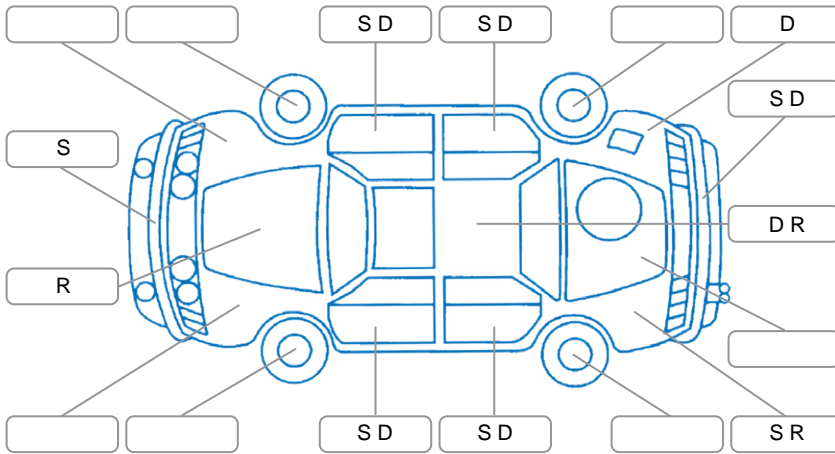

Report ID:	28,136,264	Version:	3
Created:	30 Jun 2026		

Make:	Toyota	Model:	Hiace
Body Style:	Van	Year:	2014
Rego No.:	HJS216	Rego Expiry:	27 Aug 2026
WoF Expiry:	29 Jun 2027	Odometer:	166,385 Kms
Good No.:	28136264	VIN:	JTFHX02P005002978
Next Service:	176,484 kms	Service History:	Yes

Key
 S = Scratch R = Rust C = Crack * = Decals W = Significant scuffs
 D = Dent PT = Paint defect P = Pin dent SC = Stone Chips

Note: some defects and blemishes may not be displayed in the diagram

Body Inspection Comments