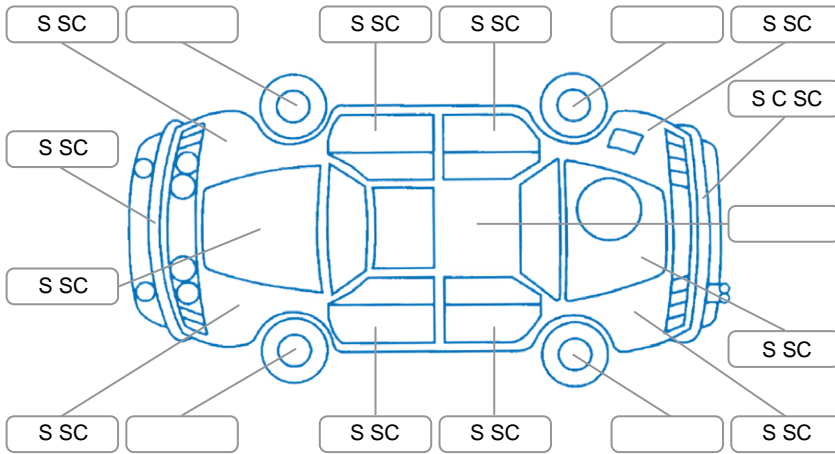

Key
 S = Scratch R = Rust C = Crack * = Decals W = Significant scuffs
 D = Dent PT = Paint defect P = Pin dent SC = Stone Chips

Note: some defects and blemishes may not be displayed in the diagram

Body Inspection Comments

Front bumper impact damage/

Conditions During Body Inspection

Dry

Under Carriage and Under Bonnet Inspection Comments

2wd/engine oil seepage/

Interior Comments

Seats: Average

Carpets: Average

Panels: scratch marks

Dashboard: Average

General Comments

Steering knocks/ suspension knocks/

Road Conditions During Test Drive

Dry

Engine Timing Mechanism

Timing Chain