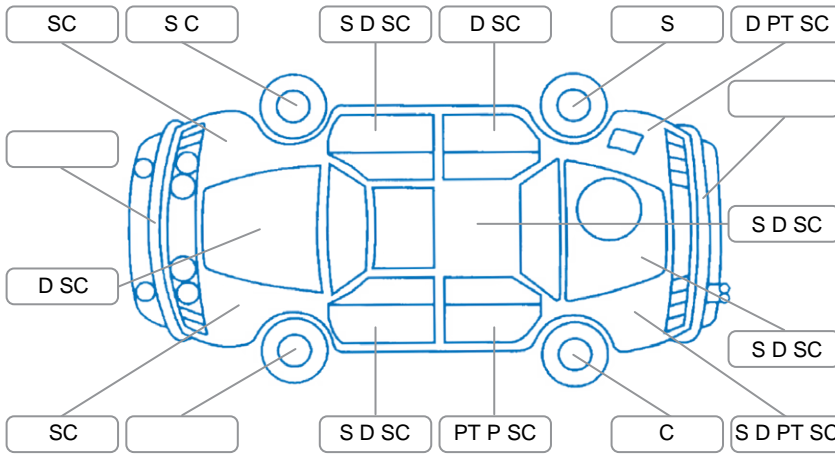

Report ID:	28,136,123	Version:	2
Created:	30 Apr 2026		

Make:	Toyota	Model:	Regius
Body Style:	Van	Year:	2007
Rego No.:	GZK374	Rego Expiry:	11 Feb 2027
WoF Expiry:	27 Feb 2027	Odometer:	323,461 Kms
Good No.:	28136123	VIN:	7AT0H63TX13059091
Next Service:	329,150 Kms	Service History:	No

Key

S = Scratch R = Rust C = Crack * = Decals W = Significant scuffs
 D = Dent PT = Paint defect P = Pin dent SC = Stone Chips

Note: some defects and blemishes may not be displayed in the diagram

Body Inspection Comments

Both taillights cracked.
 Tailgate mirror missing.

Conditions During Body Inspection Dry

Under Carriage and Under Bonnet Inspection Comments

P/S leak.
 Engine oil leak.
 Surface rust on lower radiator support.

Interior Comments

Seats:	Poor, RF seat torn
Carpets:	Good
Panels:	Average
Dashboard:	Good

General Comments

RF tyre worn on inner edge.
 Spare tyre missing.
 Dash screen not tilting.

Road Conditions During Test Drive Dry