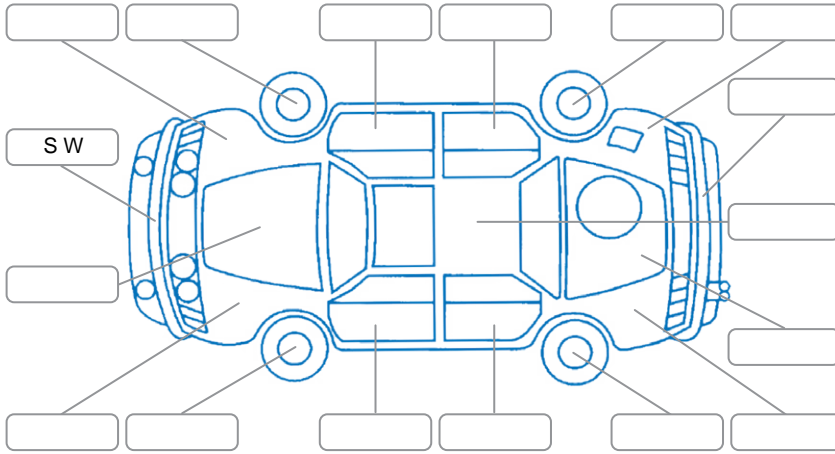

Report ID:	28,136,106	Version:	1
Created:	30 Apr 2026		

Make:	Fiat	Model:	Abarth 500
Body Style:	Convertible	Year:	2015
Rego No.:	QYY813	Rego Expiry:	03 Sep 2025
WoF Expiry:	08 May 2027	Odometer:	52,501 Kms
Good No.:	28136106	VIN:	ZFA3120000J239060
Next Service:	61000	Service History:	No

**Key**

S = Scratch    R = Rust    C = Crack    \* = Decals    W = Significant scuffs  
 D = Dent    PT = Paint defect    P = Pin dent    SC = Stone Chips

Note: some defects and blemishes may not be displayed in the diagram