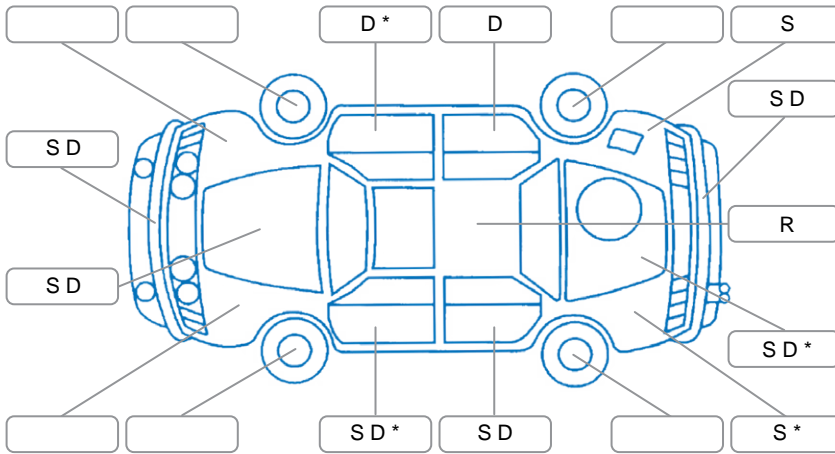

Report ID:	28,135,988	Version:	2
Created:	10 Jun 2026		

Make:	Toyota	Model:	Hilux
Body Style:	Utility	Year:	2019
Rego No.:	MES640	Rego Expiry:	09 Jun 2026
WoF Expiry:	10 Jun 2026	Odometer:	311,701 Kms
Good No.:	28135988	VIN:	MR0JA3CD300091283
Next Service:	326,000 kms	Service History:	Yes

Key
 S = Scratch R = Rust C = Crack * = Decals W = Significant scuffs
 D = Dent PT = Paint defect P = Pin dent SC = Stone Chips

Note: some defects and blemishes may not be displayed in the diagram

Body Inspection Comments

General Comments

Driver body seal torn,

Road Conditions During Test Drive	Dry
Engine Timing Mechanism	Timing Chain
Evidence of Cam Belt Replacement	<input type="checkbox"/> Yes <input type="checkbox"/> No Kms
Inspected by:	Marlon Espena
Published by:	Darryl Kereti
Inspection Date:	24 Apr 2026