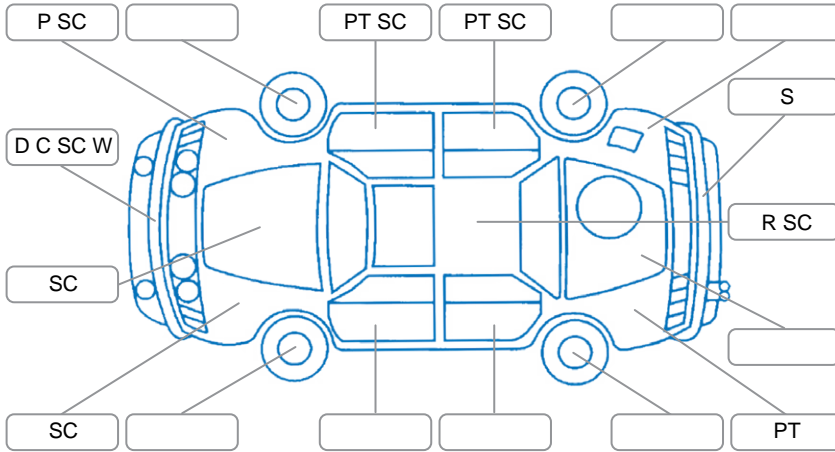

Report ID:	28,135,919	Version:	1
Created:	30 Apr 2026		

Make:	Mitsubishi	Model:	Diamante
Body Style:	Sedan	Year:	2005
Rego No.:	CKL6	Rego Expiry:	26 May 2026
WoF Expiry:	26 Feb 2027	Odometer:	150,032 Kms
Good No.:	28135919	VIN:	6MRTL9S424T025392
Next Service:	Unknown	Service History:	No

**Key**

S = Scratch    R = Rust    C = Crack    \* = Decals    W = Significant scuffs  
 D = Dent    PT = Paint defect    P = Pin dent    SC = Stone Chips

Note: some defects and blemishes may not be displayed in the diagram

**Body Inspection Comments**

Conditions During Body Inspection: Dry

**Under Carriage and Under Bonnet Inspection Comments**

Oil Leak

**Interior Comments**

Seats:	Average
Carpets:	Average
Panels:	Drivers Door Missing Trim, Hoodline Sag
Dashboard:	Average