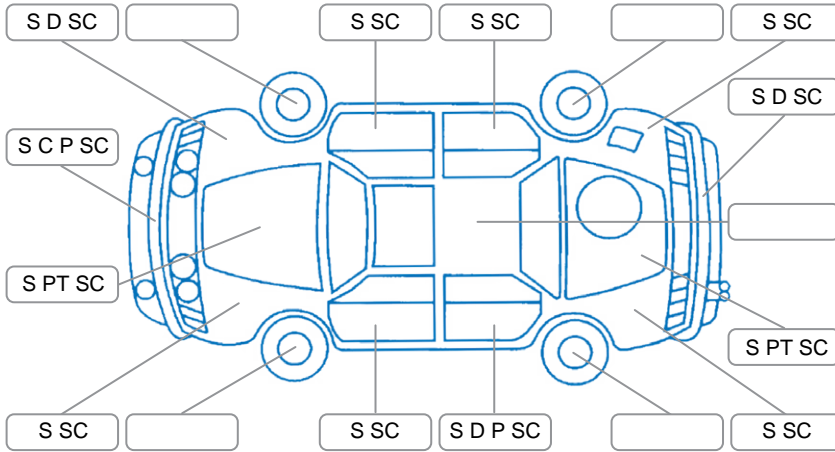

Report ID:	28,135,893	Version:	1
Created:	11 May 2026		

Make:	Subaru	Model:	Legacy
Body Style:	Wagon	Year:	2011
Rego No.:	NBC77	Rego Expiry:	21 May 2026
WoF Expiry:	25 May 2027	Odometer:	174,010 Kms
Good No.:	28135893	VIN:	7AT0GF0BX20045899
Next Service:	184000	Service History:	No

### Key

S = Scratch    R = Rust    C = Crack    \* = Decals    W = Significant scuffs  
 D = Dent    PT = Paint defect    P = Pin dent    SC = Stone Chips

Note: some defects and blemishes may not be displayed in the diagram

### Body Inspection Comments

Minor stonechips on windscreen  
 Missing bumper trim under right headlight

Conditions During Body Inspection	Dry
-----------------------------------	-----