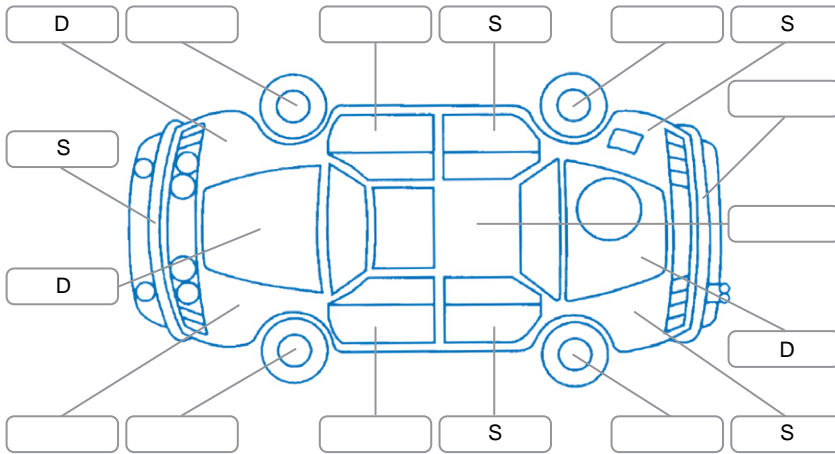

Report ID:	28,135,840	Version:	1
Created:	23 Apr 2026		

Make:	Nissan	Model:	Navara
Body Style:	Utility	Year:	2020
Rego No.:	NCN87	Rego Expiry:	15 Sep 2026
WoF Expiry:	17 Dec 2026	Odometer:	69,050 Kms
Good No.:	28135840	VIN:	MNTCB2D23A0018194
Next Service:	81,000 kms	Service History:	Yes

Key
 S = Scratch R = Rust C = Crack * = Decals W = Significant scuffs
 D = Dent PT = Paint defect P = Pin dent SC = Stone Chips

Note: some defects and blemishes may not be displayed in the diagram

Body Inspection Comments