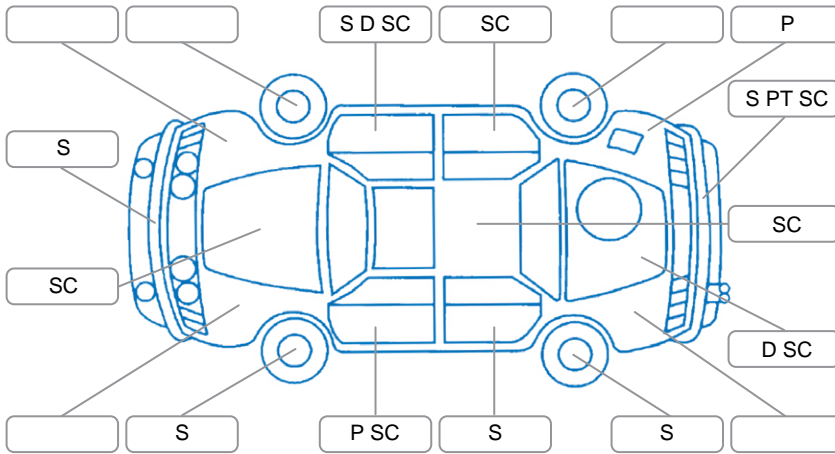

Report ID:	28,135,665	Version:	2
Created:	29 Apr 2026		

Make:	Nissan	Model:	Tiida
Body Style:	Hatchback	Year:	2009
Rego No.:	LPJ877	Rego Expiry:	15 Aug 2026
WoF Expiry:	16 Apr 2027	Odometer:	96,801 Kms
Good No.:	28135665	VIN:	7AT0DH78X18312495
Next Service:	116,875 Kms	Service History:	No

Key
 S = Scratch R = Rust C = Crack * = Decals W = Significant scuffs
 D = Dent PT = Paint defect P = Pin dent SC = Stone Chips

Note: some defects and blemishes may not be displayed in the diagram

Body Inspection Comments