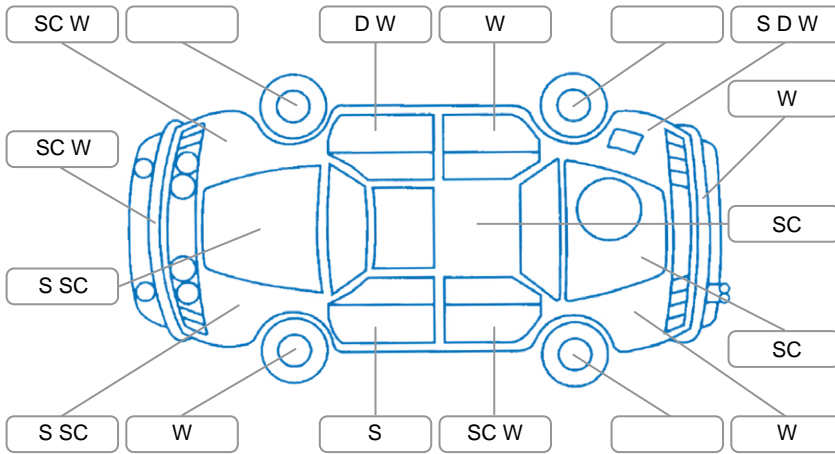

Report ID:	28,135,649	Version:	1
Created:	23 Apr 2026		

Make:	Ford	Model:	Ranger
Body Style:	Utility	Year:	2018
Rego No.:	RSM906	Rego Expiry:	
WoF Expiry:	08 Dec 2024	Odometer:	159,058 Kms
Good No.:	28135649	VIN:	MPBUMFF50JX172179
Next Service:	159,081km	Service History:	No

Key
 S = Scratch R = Rust C = Crack * = Decals W = Significant scuffs
 D = Dent PT = Paint defect P = Pin dent SC = Stone Chips

Note: some defects and blemishes may not be displayed in the diagram

Body Inspection Comments

Windscreen stone chips
 Tyre pressure light on

Conditions During Body Inspection Dry

Under Carriage and Under Bonnet Inspection Comments

Underbody surface rust
 Engine oil seep
 4 wheel drive

Interior Comments