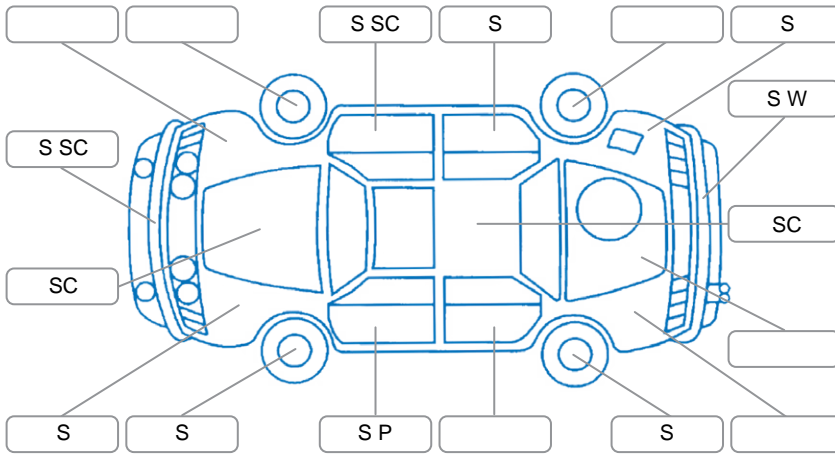

Report ID:	28,135,552	Version:	1
Created:	01 May 2026		

Make:	KIA	Model:	Cerato
Body Style:	Hatchback	Year:	2016
Rego No.:	JUC102	Rego Expiry:	10 May 2026
WoF Expiry:	07 May 2027	Odometer:	94,797 Kms
Good No.:	28135552	VIN:	KNAFX516MG5601321
Next Service:	104,700km's	Service History:	Yes

Key
 S = Scratch R = Rust C = Crack * = Decals W = Significant scuffs
 D = Dent PT = Paint defect P = Pin dent SC = Stone Chips

Note: some defects and blemishes may not be displayed in the diagram

Body Inspection Comments

Small stone crack in left side of windscreen.

Conditions During Body Inspection: Dry

Under Carriage and Under Bonnet Inspection Comments

Interior Comments

Seats:	Good
Carpets:	Good
Panels:	Good
Dashboard:	Good

General Comments

Right side parcel tray cord clip broken on inside panel on tailgate.

Road Conditions During Test Drive	Dry		
Engine Timing Mechanism	Timing Chain		
Evidence of Cam Belt Replacement	<input type="checkbox"/> Yes	<input type="checkbox"/> No	Kms
Inspected by:	Jason Young		
Published by:	Glen Charlton		
Inspection Date:	01 May 2026		