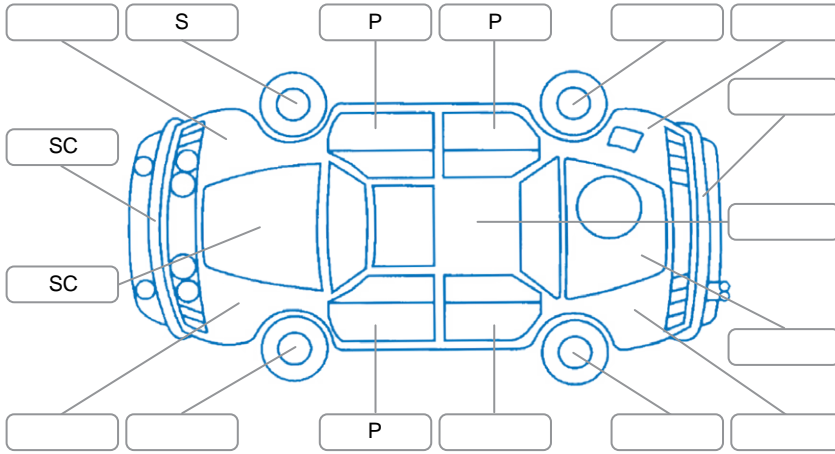

Report ID:	28,135,534	Version:	1
Created:	22 Apr 2026		

Make:	Honda	Model:	CRV
Body Style:	SUV	Year:	2017
Rego No.:	KZK715	Rego Expiry:	29 May 2026
WoF Expiry:	28 Oct 2026	Odometer:	114,259 Kms
Good No.:	28135534	VIN:	MRHRW1850JP061091
Next Service:	120,000kms	Service History:	No

Key

S = Scratch R = Rust C = Crack * = Decals W = Significant scuffs
 D = Dent PT = Paint defect P = Pin dent SC = Stone Chips

Note: some defects and blemishes may not be displayed in the diagram

Body Inspection Comments