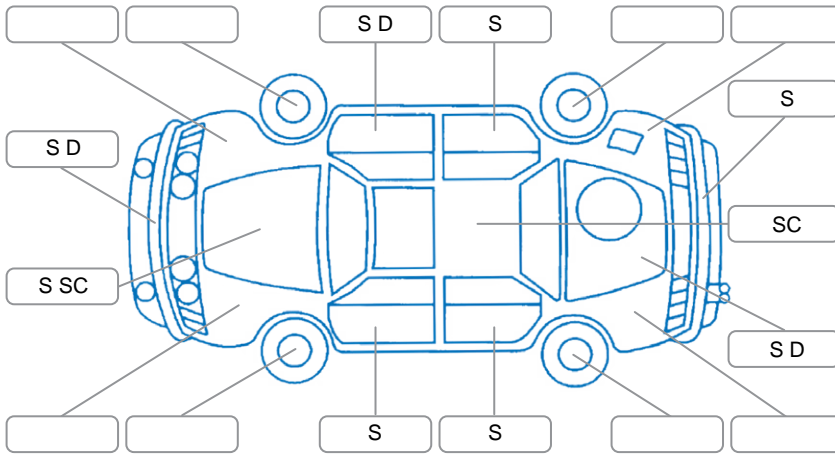

Report ID:	28,135,325	Version:	1
Created:	22 Apr 2026		

Make:	Hyundai	Model:	Santa FE
Body Style:	SUV	Year:	2021
Rego No.:	NYG699	Rego Expiry:	29 Aug 2026
WoF Expiry:	04 Dec 2026	Odometer:	189,536 Kms
Good No.:	28135325	VIN:	KMHS281HWMU401384
Next Service:	197000	Service History:	No

**Key**  
 S = Scratch    R = Rust    C = Crack    \* = Decals    W = Significant scuffs  
 D = Dent    PT = Paint defect    P = Pin dent    SC = Stone Chips

Note: some defects and blemishes may not be displayed in the diagram

### Body Inspection Comments

- Left rear tyre under limit
- Right rear close to limit @ 2mm
- Stone chip in windscreen

Conditions During Body Inspection: Dry