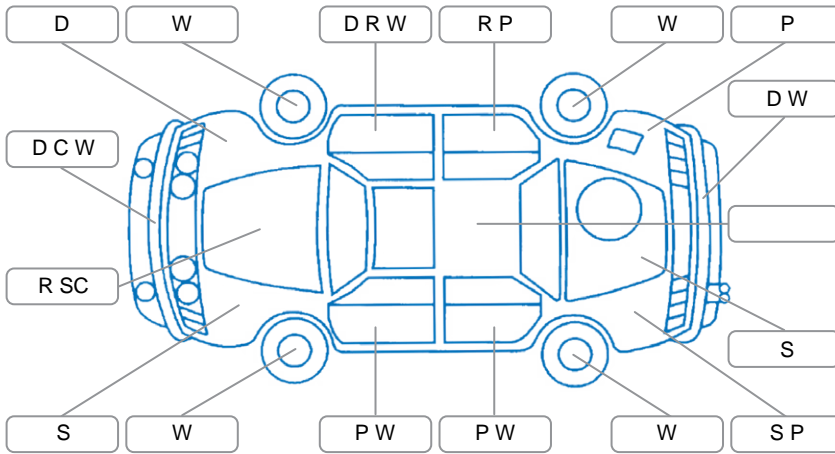

Report ID:	28,135,167	Version:	1
Created:	22 Apr 2026		

Make:	Mazda	Model:	Axela
Body Style:	Hatchback	Year:	2004
Rego No.:	ESK895	Rego Expiry:	06 May 2026
WoF Expiry:	10 May 2026	Odometer:	293,106 Kms
Good No.:	28135167	VIN:	7A8C13J0708104668
Next Service:	298,540	Service History:	No

Key
 S = Scratch R = Rust C = Crack * = Decals W = Significant scuffs
 D = Dent PT = Paint defect P = Pin dent SC = Stone Chips

Note: some defects and blemishes may not be displayed in the diagram

Body Inspection Comments