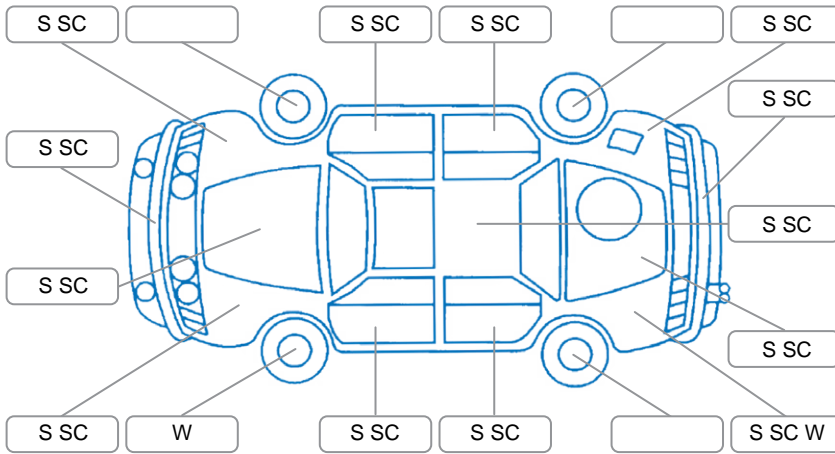

Make:	Holden	Model:	Commodore
Body Style:	Sedan	Year:	2013
Rego No.:	HEL214	Rego Expiry:	15 Oct 2026
WoF Expiry:	19 May 2027	Odometer:	154,750 Kms
Good No.:	28134837	VIN:	6G1FB5E35EL938842
Next Service:	135000	Service History:	Yes

Key
 S = Scratch R = Rust C = Crack * = Decals W = Significant scuffs
 D = Dent PT = Paint defect P = Pin dent SC = Stone Chips

Note: some defects and blemishes may not be displayed in the diagram

Body Inspection Comments

Conditions During Body Inspection: Dry

Under Carriage and Under Bonnet Inspection Comments

2wd/

Interior Comments

Seats:	Average
Carpets:	Average
Panels:	Average
Dashboard:	Average

General Comments

Vehicle drove well