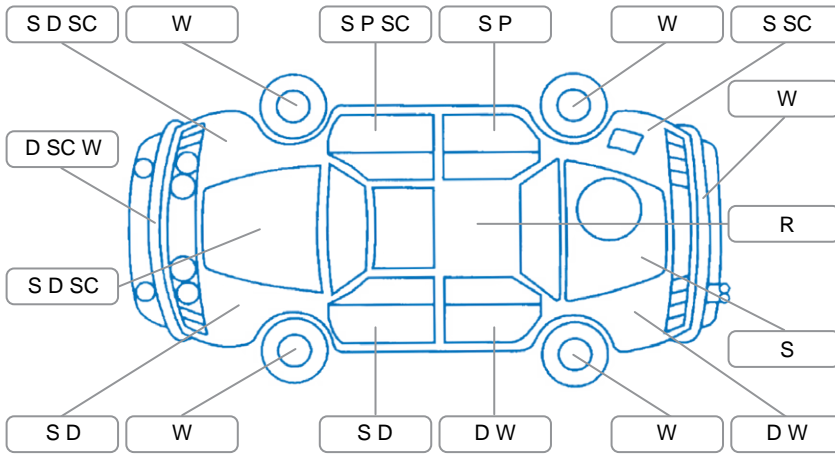

Report ID:	28,134,742	Version:	2
Created:	22 Apr 2026		

Make:	Volvo	Model:	V50
Body Style:	Wagon	Year:	2008
Rego No.:	KMW470	Rego Expiry:	10 May 2027
WoF Expiry:	01 May 2027	Odometer:	149,888 Kms
Good No.:	28134742	VIN:	YV1MW385982373893
Next Service:	159000	Service History:	No

**Key**

S = Scratch    R = Rust    C = Crack    \* = Decals    W = Significant scuffs  
 D = Dent    PT = Paint defect    P = Pin dent    SC = Stone Chips

Note: some defects and blemishes may not be displayed in the diagram