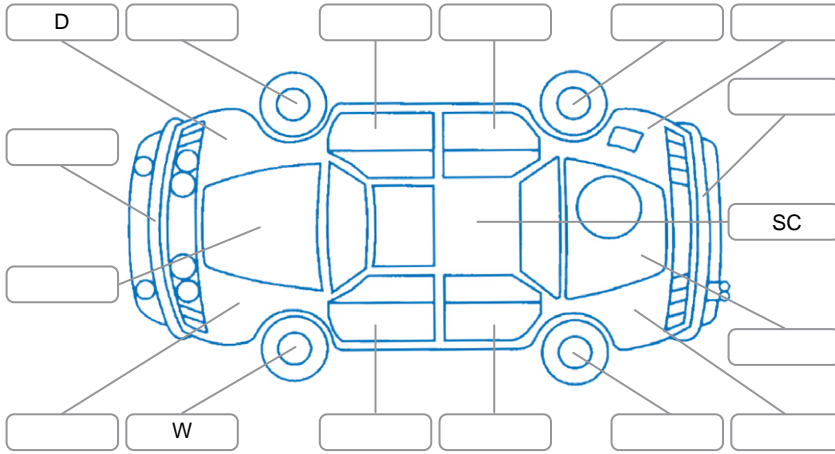

Report ID:	28,134,514	Version:	1
Created:	30 Apr 2026		

Make:	Hyundai	Model:	Santa FE
Body Style:	SUV	Year:	2013
Rego No.:	GUG841	Rego Expiry:	09 Dec 2025
WoF Expiry:	25 Jul 2026	Odometer:	252,310 Kms
Good No.:	28134514	VIN:	KMHSU81XSDU114415
Next Service:	237000	Service History:	Yes

Key

S = Scratch R = Rust C = Crack * = Decals W = Significant scuffs
 D = Dent PT = Paint defect P = Pin dent SC = Stone Chips

Note: some defects and blemishes may not be displayed in the diagram

Body Inspection Comments

Conditions During Body Inspection	Wet
-----------------------------------	-----

Under Carriage and Under Bonnet Inspection Comments

Oil dipstick broken
 Engine oil leaks
 Right diff mount torn
 Right rear shock leaking