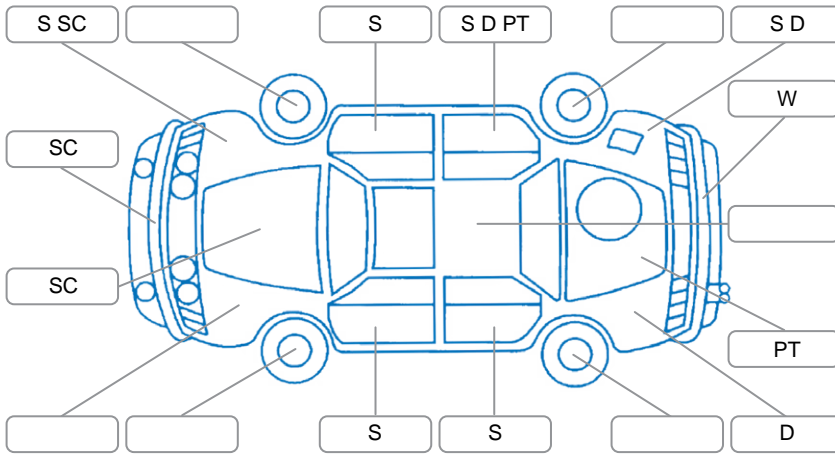

Report ID:	28,134,465	Version:	1
Created:	05 May 2026		

Make:	Mazda	Model:	Mazda6
Body Style:	Wagon	Year:	2009
Rego No.:	EZZ995	Rego Expiry:	31 Dec 2026
WoF Expiry:	19 Jul 2026	Odometer:	350,783 Kms
Good No.:	28134465	VIN:	JM0GH105100115923
Next Service:	341,000	Service History:	No

Key

S = Scratch R = Rust C = Crack * = Decals W = Significant scuffs
 D = Dent PT = Paint defect P = Pin dent SC = Stone Chips

Note: some defects and blemishes may not be displayed in the diagram

Body Inspection Comments

Headlights faded. Rear bumper poor fitment.

Conditions During Body Inspection

Dry

Under Carriage and Under Bonnet Inspection Comments

Battery failed. Coolant level low. Oil leak

Interior Comments

Seats:	Average
Carpets:	wear in drivers footwell.
Panels:	scuffs.
Dashboard:	scuffs, scratches, glue and damage to dash.

General Comments

RH license plate light nw. Key remote nw.

Road Conditions During Test Drive Dry

Engine Timing Mechanism Timing Chain

Evidence of Cam Belt Replacement Yes No Kms

Inspected by: Finlay Lemmens