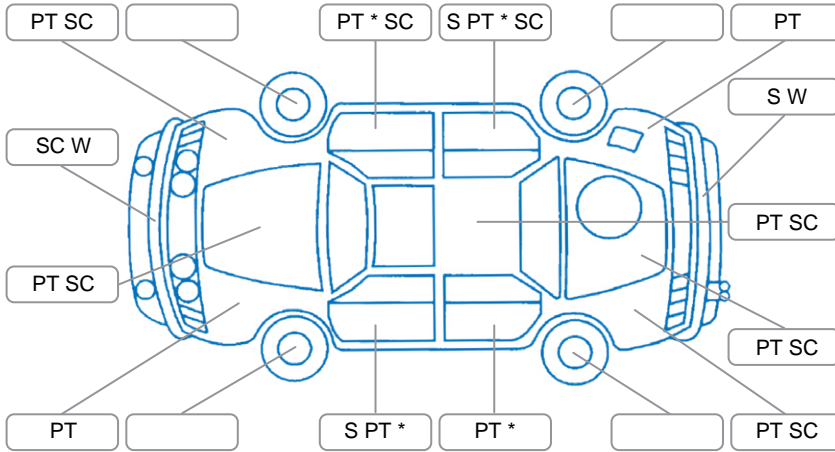

Report ID:	28,134,420	Version:	1
Created:	05 May 2026		

Make:	Mitsubishi	Model:	Airtrek
Body Style:	SUV	Year:	2005
Rego No.:	CYR834	Rego Expiry:	08 May 2026
WoF Expiry:	04 May 2027	Odometer:	298,374 Kms
Good No.:	28134420	VIN:	JMYLRCU2W5U000517
Next Service:	313,250	Service History:	Yes

Key

S = Scratch R = Rust C = Crack * = Decals W = Significant scuffs
 D = Dent PT = Paint defect P = Pin dent SC = Stone Chips

Note: some defects and blemishes may not be displayed in the diagram

Body Inspection Comments

Under Carriage and Under Bonnet Inspection Comments

Coolant over filled. Minor damage to LHS under sill. Coolant and oil leak

Interior Comments

Seats:	Average
Carpets:	drivers foot mat worn.
Panels:	scuffs and scratches.
Dashboard:	scuffs and scratches on glovebox.