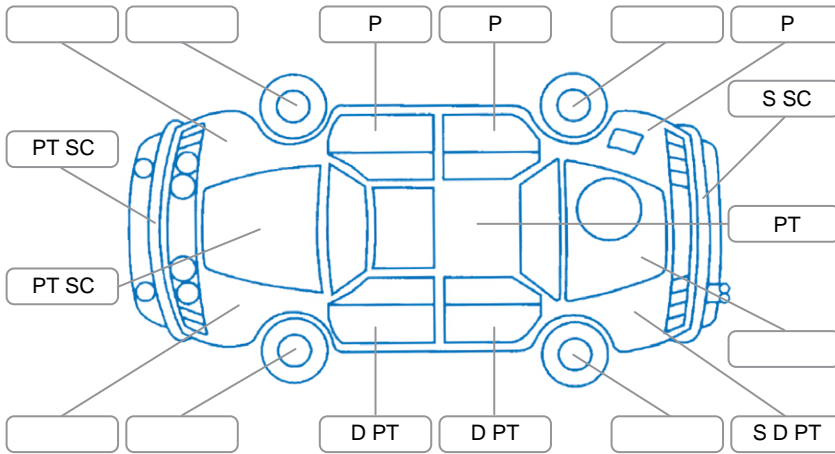

Report ID:	28,134,291	Version:	3
Created:	01 May 2026		

Make:	Toyota	Model:	Hiace
Body Style:	Van	Year:	1997
Rego No.:	ERN248	Rego Expiry:	27 Nov 2026
WoF Expiry:	02 Oct 2026	Odometer:	292,198 Kms
Good No.:	28134291	VIN:	7A8H60F0707013767
Next Service:	302,000kms	Service History:	No

Key
 S = Scratch R = Rust C = Crack * = Decals W = Significant scuffs
 D = Dent PT = Paint defect P = Pin dent SC = Stone Chips

Note: some defects and blemishes may not be displayed in the diagram

Body Inspection Comments

- F/L indicator cracked.
- Tailgate/tail light trim damaged.
- Rear mirror missing.
- Left mirror not folding.

Conditions During Body Inspection: Dry

Under Carriage and Under Bonnet Inspection Comments

Interior Comments