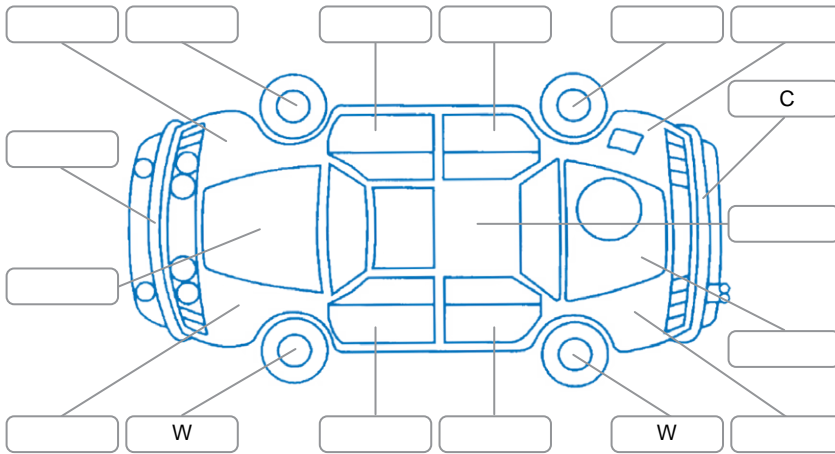

Report ID:	28,134,145	Version:	1
Created:	21 Apr 2026		

Make:	Polestar	Model:	Polestar 2
Body Style:	Hatchback	Year:	2022
Rego No.:	RRB632	Rego Expiry:	27 Jun 2026
WoF Expiry:	09 Jun 2026	Odometer:	73,937 Kms
Good No.:	28134145	VIN:	LPSVSEGAKNL066429
Next Service:	15091 kms	Service History:	No

Key
 S = Scratch R = Rust C = Crack * = Decals W = Significant scuffs
 D = Dent PT = Paint defect P = Pin dent SC = Stone Chips

Note: some defects and blemishes may not be displayed in the diagram

Body Inspection Comments

Charger in the bonnet

Conditions During Body Inspection

Dry

Under Carriage and Under Bonnet Inspection Comments

Interior Comments

Seats:	Good
Carpets:	Good
Panels:	Good
Dashboard:	Good

General Comments

Road Conditions During Test Drive	Dry		
Engine Timing Mechanism	Unknown		
Evidence of Cam Belt Replacement	<input type="checkbox"/> Yes	<input type="checkbox"/> No	Kms
Inspected by:	Marlon Espena		
Published by:	Marlon Espena		
Inspection Date:	21 Apr 2026		