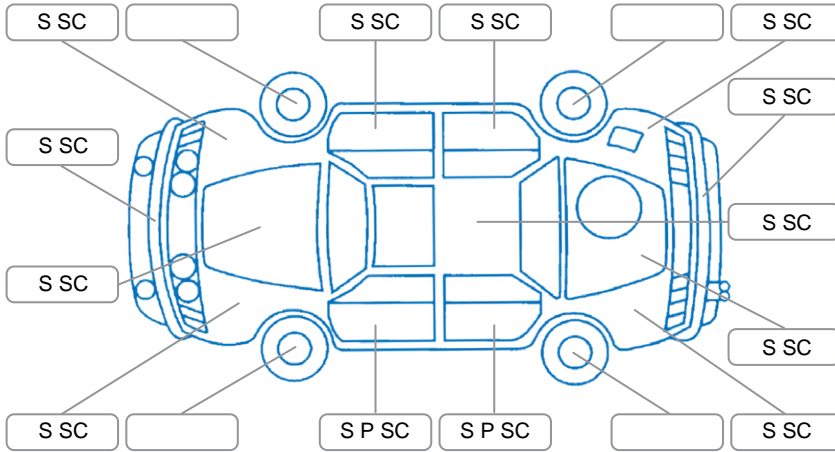

Report ID:	28,134,113	Version:	7
Created:	01 May 2026		

Make:	Mini	Model:	Cooper
Body Style:	Wagon	Year:	2012
Rego No.:	PCS322	Rego Expiry:	14 Jul 2026
WoF Expiry:	20 Apr 2027	Odometer:	101,384 Kms
Good No.:	28134113	VIN:	WMWZB32080WL91070
Next Service:	111400	Service History:	No

Key

S = Scratch R = Rust C = Crack * = Decals W = Significant scuffs
 D = Dent PT = Paint defect P = Pin dent SC = Stone Chips

Note: some defects and blemishes may not be displayed in the diagram

Body Inspection Comments

Minor stonechips on windscreen

Conditions During Body Inspection

Dry

Under Carriage and Under Bonnet Inspection Comments

Front wheel drive

Interior Comments

Seats:	Good
Carpets:	Good
Panels:	Good
Dashboard:	Good