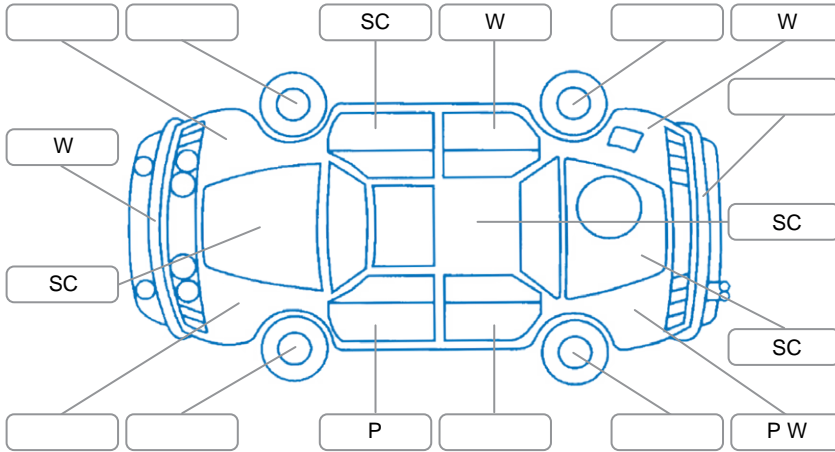

Report ID:	28,133,997	Version:	1
Created:	24 Apr 2026		

Make:	Hyundai	Model:	Iload
Body Style:	Van	Year:	2021
Rego No.:	NKA243	Rego Expiry:	24 Sep 2026
WoF Expiry:	05 Feb 2027	Odometer:	101,734 Kms
Good No.:	28133997	VIN:	KMFWBX7KMMU191130
Next Service:	105,000 Kms	Service History:	No

Key

S = Scratch R = Rust C = Crack * = Decals W = Significant scuffs
 D = Dent PT = Paint defect P = Pin dent SC = Stone Chips

Note: some defects and blemishes may not be displayed in the diagram

Body Inspection Comments

Conditions During Body Inspection: Dry

Under Carriage and Under Bonnet Inspection Comments

Engine Oil Leak, Further Investigation Required
 Left front brake line seepage

Interior Comments

Seats:	Good
Carpets:	Good
Panels:	Average
Dashboard:	Good