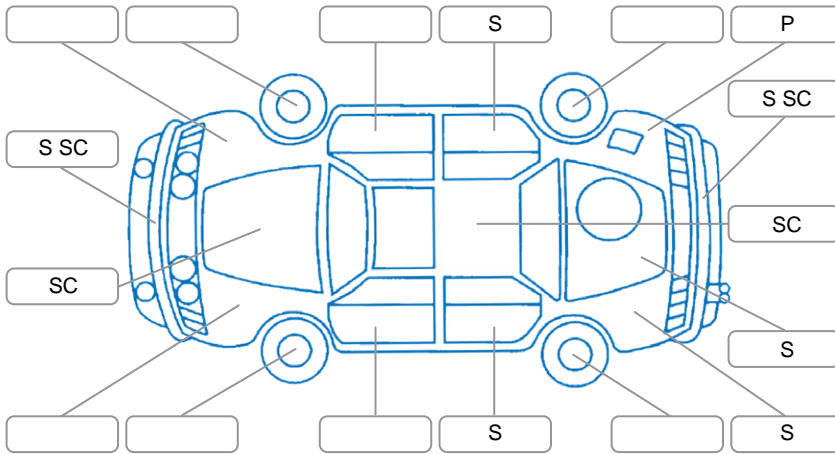

Report ID:	28,133,950	Version:	2
Created:	08 May 2026		

Make:	Toyota	Model:	Rav4
Body Style:	SUV	Year:	2022
Rego No.:	PJL201	Rego Expiry:	13 Jul 2026
WoF Expiry:	22 May 2027	Odometer:	105,616 Kms
Good No.:	28133950	VIN:	JTMBW3FV00D153563
Next Service:	120000	Service History:	Yes

**Key**  
 S = Scratch    R = Rust    C = Crack    \* = Decals    W = Significant scuffs  
 D = Dent    PT = Paint defect    P = Pin dent    SC = Stone Chips

Note: some defects and blemishes may not be displayed in the diagram