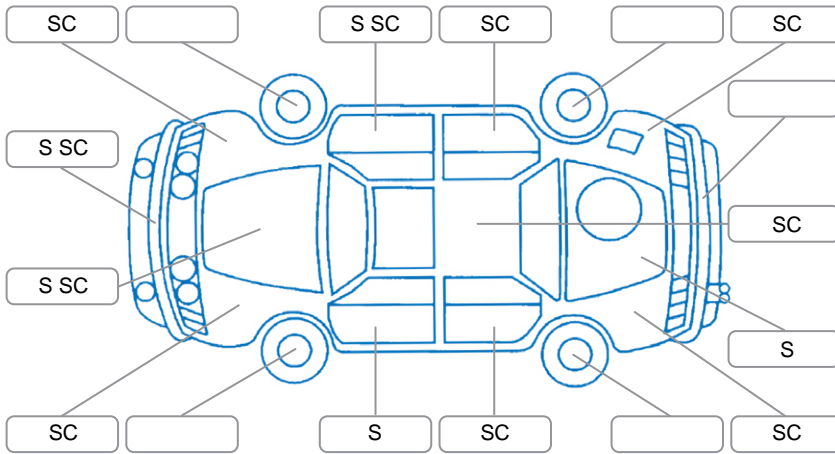

Report ID:	28,133,945	Version:	1
Created:	21 Apr 2026		

Make:	Nissan	Model:	Navara
Body Style:	Utility	Year:	2020
Rego No.:	MQH992	Rego Expiry:	23 Jan 2027
WoF Expiry:	09 Oct 2026	Odometer:	117,515 Kms
Good No.:	28133945	VIN:	MNTCB2D23A0016260
Next Service:	106.000	Service History:	No

Key
 S = Scratch R = Rust C = Crack * = Decals W = Significant scuffs
 D = Dent PT = Paint defect P = Pin dent SC = Stone Chips

Note: some defects and blemishes may not be displayed in the diagram

Body Inspection Comments

Stone chips in the windscreen,

Conditions During Body Inspection

Dry

Under Carriage and Under Bonnet Inspection Comments

Oil level low, surface rust,

Interior Comments

Seats: stains

Carpets: Good

Panels: Good

Dashboard: Good

General Comments

Service due, 2WD,

Road Conditions During Test Drive

Dry

Engine Timing Mechanism

Timing Chain