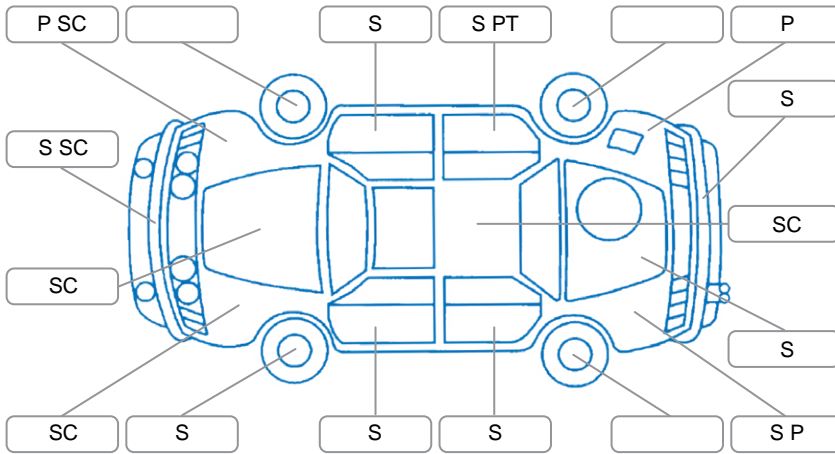

Report ID:	28,133,932	Version:	1
Created:	29 Apr 2026		

Make:	Volkswagen	Model:	Tiguan
Body Style:	SUV	Year:	2013
Rego No.:	GWB17	Rego Expiry:	15 May 2026
WoF Expiry:	08 May 2027	Odometer:	146,028 Kms
Good No.:	28133932	VIN:	WVGZZZ5NZDW006811
Next Service:	156,000km's	Service History:	Yes

Key
 S = Scratch R = Rust C = Crack * = Decals W = Significant scuffs
 D = Dent PT = Paint defect P = Pin dent SC = Stone Chips

Note: some defects and blemishes may not be displayed in the diagram

Body Inspection Comments