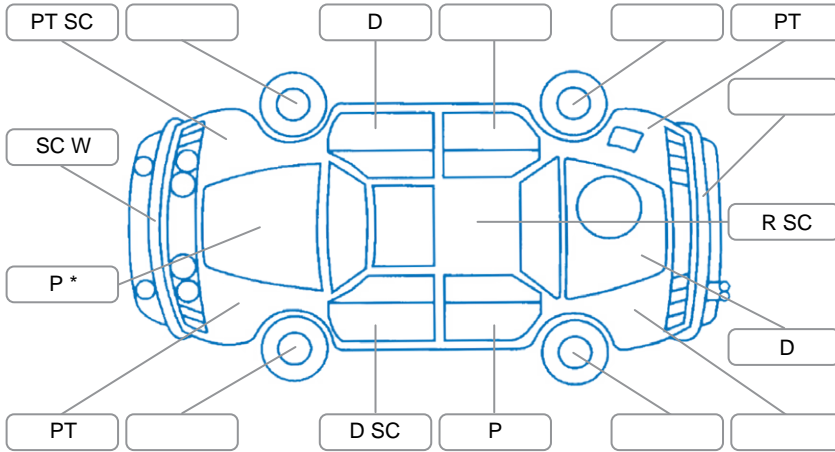

Report ID:	28,133,783	Version:	1
Created:	08 May 2026		

Make:	Ford	Model:	Ranger
Body Style:	Utility	Year:	2017
Rego No.:	NAW719	Rego Expiry:	15 Feb 2027
WoF Expiry:	22 May 2027	Odometer:	178,106 Kms
Good No.:	28133783	VIN:	MPBUMFF50HX111814
Next Service:	189,000	Service History:	No

**Key**

S = Scratch    R = Rust    C = Crack    \* = Decals    W = Significant scuffs  
 D = Dent    PT = Paint defect    P = Pin dent    SC = Stone Chips

Note: some defects and blemishes may not be displayed in the diagram