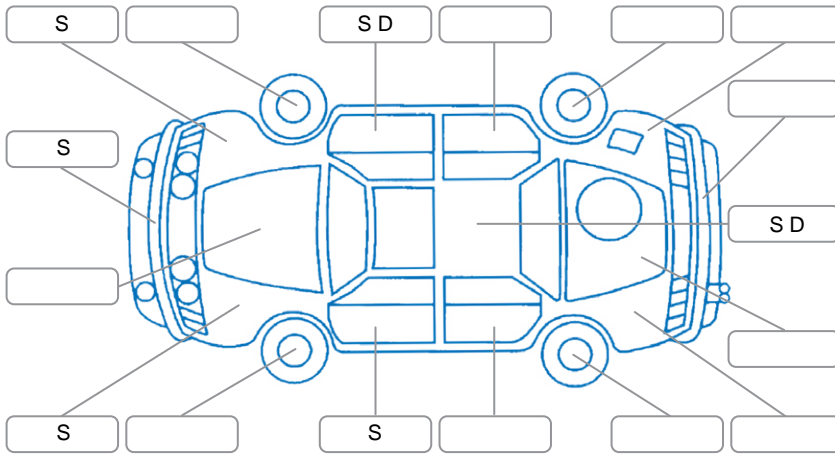

Report ID:	28,133,691	Version:	2
Created:	06 May 2026		

Make:	Ford	Model:	Ranger
Body Style:	Utility	Year:	2018
Rego No.:	LNK630	Rego Expiry:	30 Jul 2026
WoF Expiry:	10 Apr 2027	Odometer:	255,333 Kms
Good No.:	28133691	VIN:	MNAUMAE80JW852744
Next Service:	265,000 Kms	Service History:	Yes

Key

S = Scratch R = Rust C = Crack * = Decals W = Significant scuffs
 D = Dent PT = Paint defect P = Pin dent SC = Stone Chips

Note: some defects and blemishes may not be displayed in the diagram

Body Inspection Comments

Windscreen chip outside cva.
 Right wing mirror cover slight damage.

Conditions During Body Inspection Wet

Under Carriage and Under Bonnet Inspection Comments

Interior Comments

Seats:	Average
Carpets:	Average
Panels:	Average
Dashboard:	Average