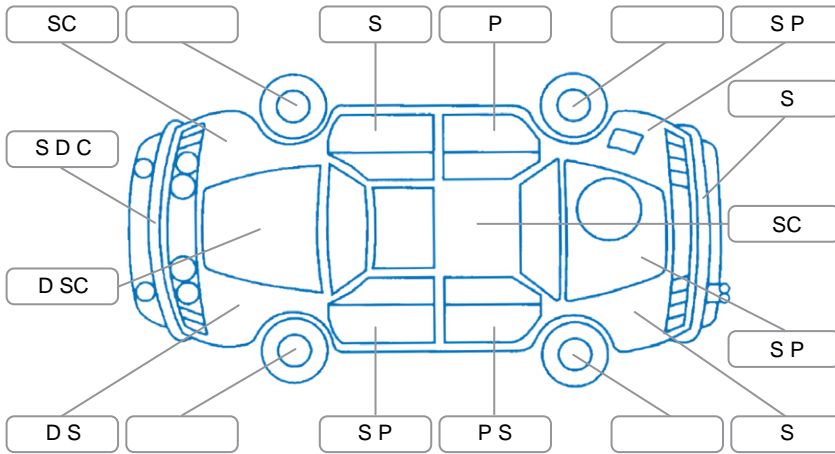

Report ID:	28,133,689	Version:	2
Created:	28 Apr 2026		

Make:	Ford	Model:	Ranger
Body Style:	Utility	Year:	2020
Rego No.:	NDC909	Rego Expiry:	03 Nov 2026
WoF Expiry:	21 Nov 2026	Odometer:	112,387 Kms
Good No.:	28133689	VIN:	MPBUMFF50LX277907
Next Service:	112000	Service History:	Yes

**Key**

S = Scratch    R = Rust    C = Crack    \* = Decals    W = Significant scuffs  
 D = Dent    PT = Paint defect    P = Pin dent    SC = Stone Chips

Note: some defects and blemishes may not be displayed in the diagram

Dry

**Under Carriage and Under Bonnet Inspection Comments**

RWD  
 Engine oil leak

**Interior Comments**

Seats:	driver and passenger seat torn
Carpets:	Good
Panels:	Good
Dashboard:	Good

**General Comments**