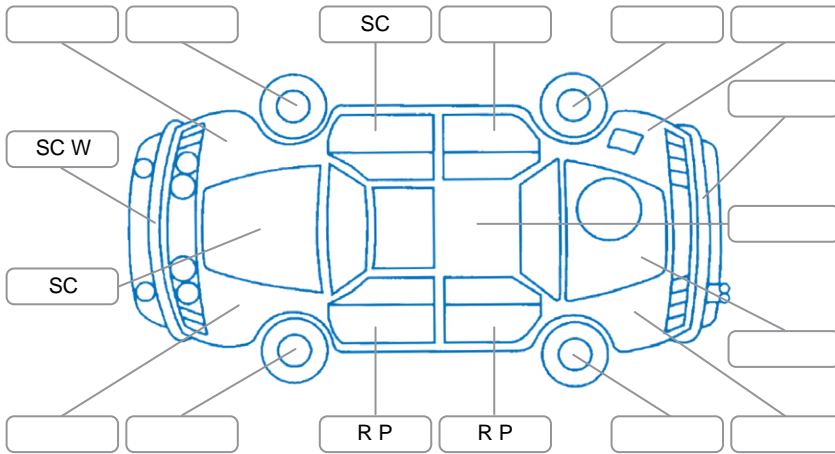

Report ID:	28,133,586	Version:	1
Created:	13 May 2026		

Make:	Ford	Model:	Territory
Body Style:	SUV	Year:	2015
Rego No.:	JLM130	Rego Expiry:	12 May 2026
WoF Expiry:	04 May 2027	Odometer:	171,460 Kms
Good No.:	28133586	VIN:	6FPAAAJGATFJ90470
Next Service:	183,500	Service History:	No

**Key**  
 S = Scratch    R = Rust    C = Crack    \* = Decals    W = Significant scuffs  
 D = Dent    PT = Paint defect    P = Pin dent    SC = Stone Chips

Note: some defects and blemishes may not be displayed in the diagram